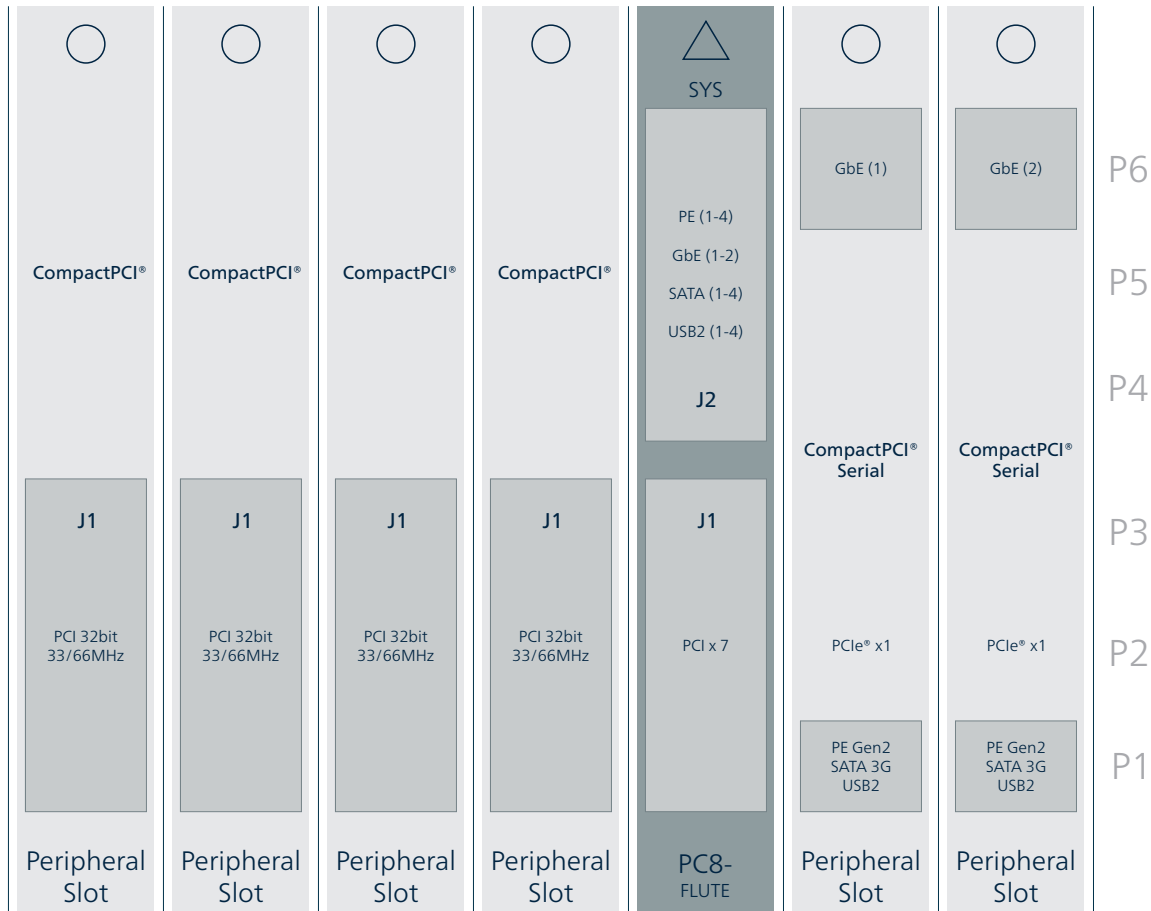

PC8-FLUTE • Resources w. 4+1+4 Slots Hybrid Backplane

PC8-FLUTE • Resources w. 4+1+2 Slots Hybrid Backplane

PC8-FLUTE • Resources w. 4+1+1 Slots Hybrid Backplane