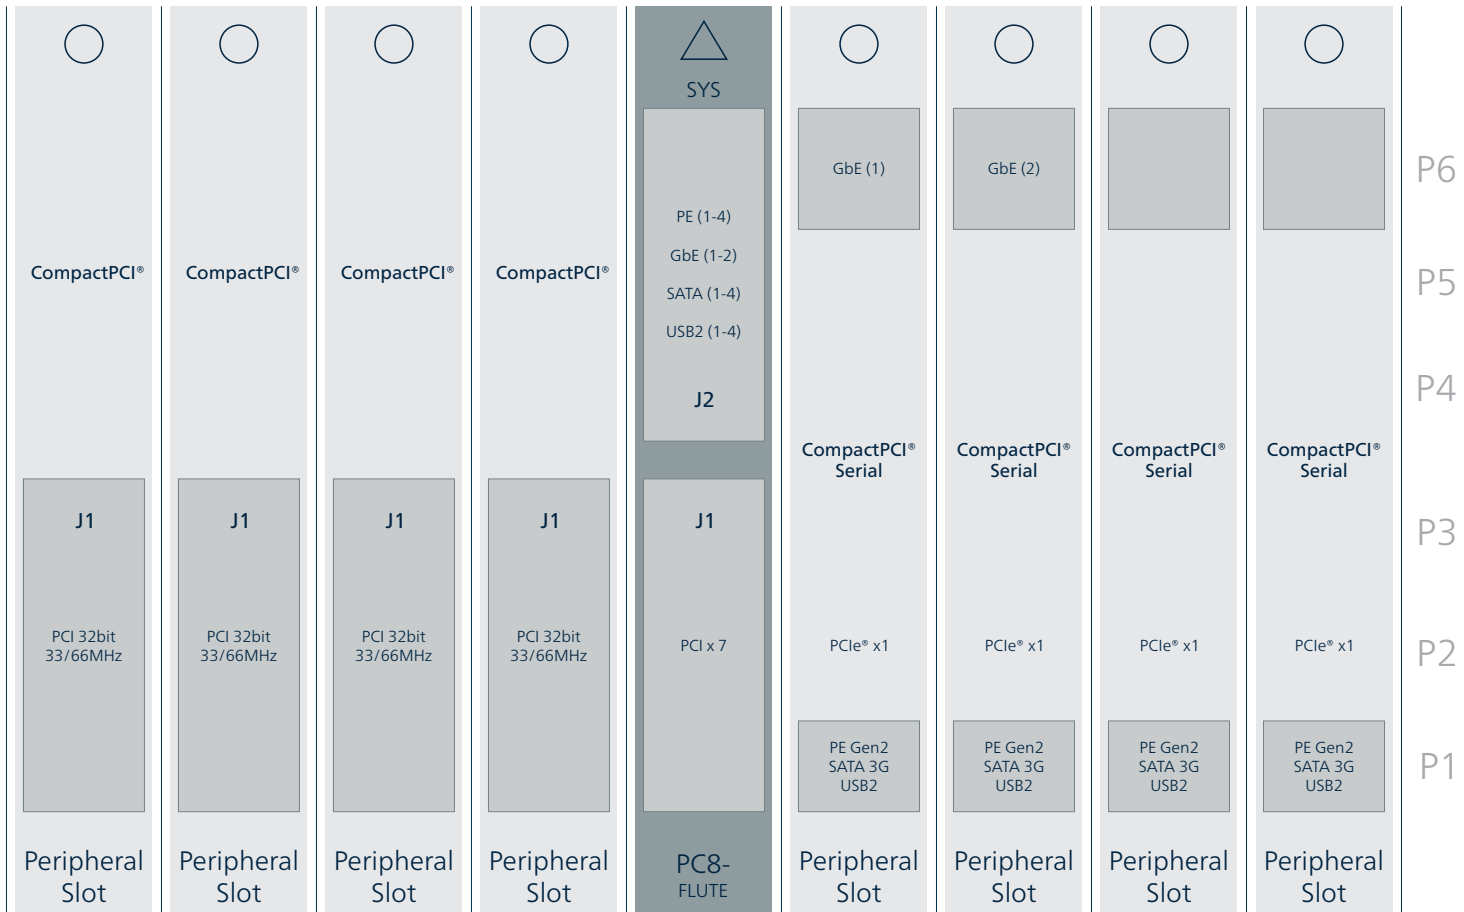

PC8-FLUTE • Resources w. 4+1+4 Slots Hybrid Backplane

PC8-FLUTE • Resources w. 4+1+2 Slots Hybrid Backplane

PC8-FLUTE • Resources w. 4+1+1 Slots Hybrid Backplane